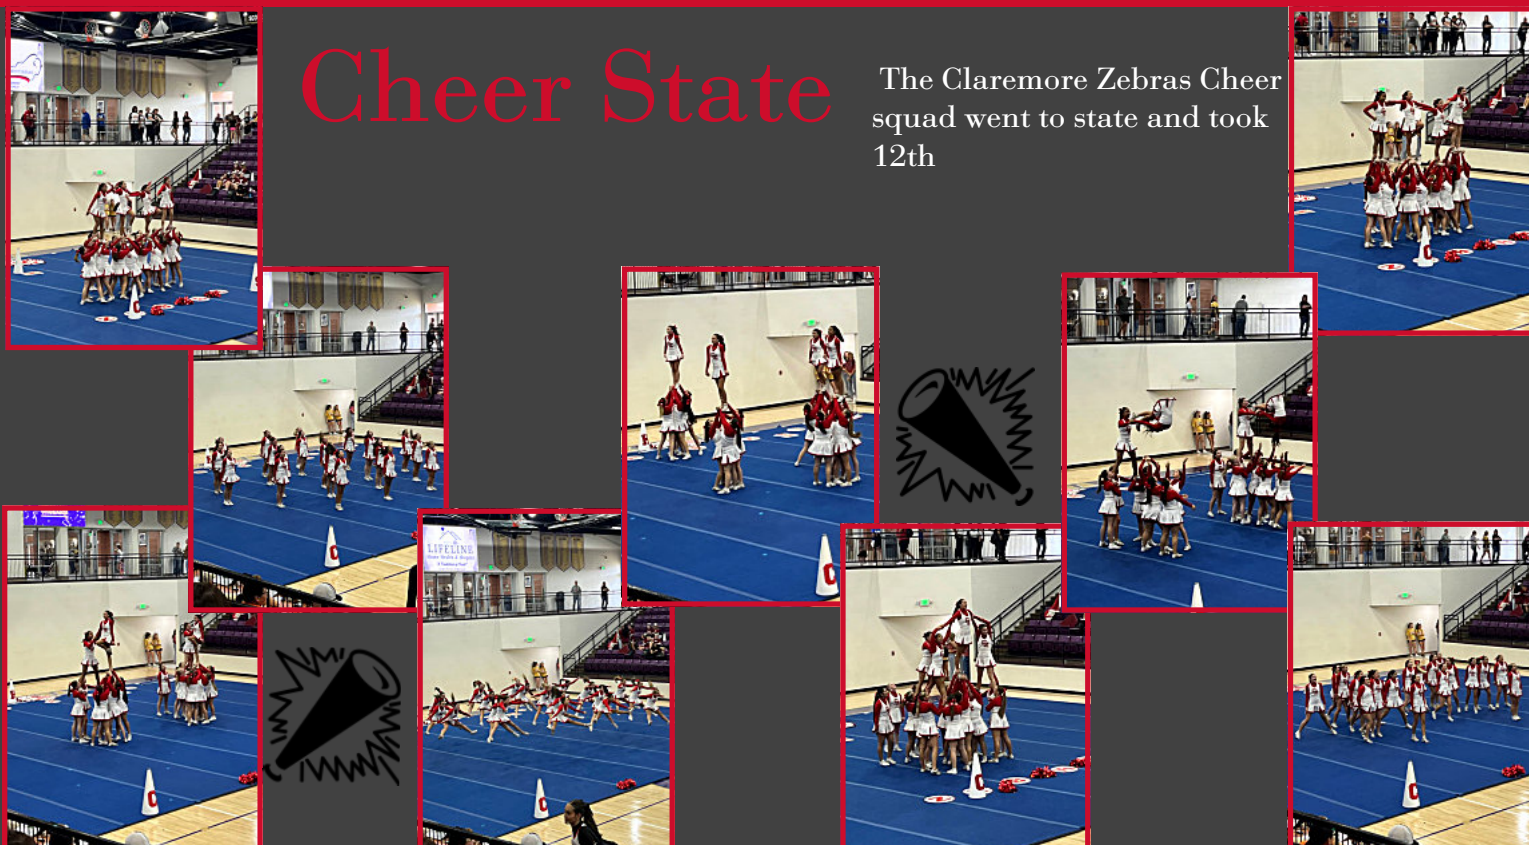

# Red and Grey Dual

The red and grey dual is a fundraiser for the team and gives kids from 7th grade to 12th an opportunity to wrestle in front of their parents and to understand the sport better. This is also a alumni event to bring back some of the old players to wrestle the current players

# Cheer State

The Claremore Zebras Cheer squad went to state and took 12th

Customer is allowed to have objects outside of the margin.

TRIM LINE TRIM LINE

TRIM LINE TRIM LINE